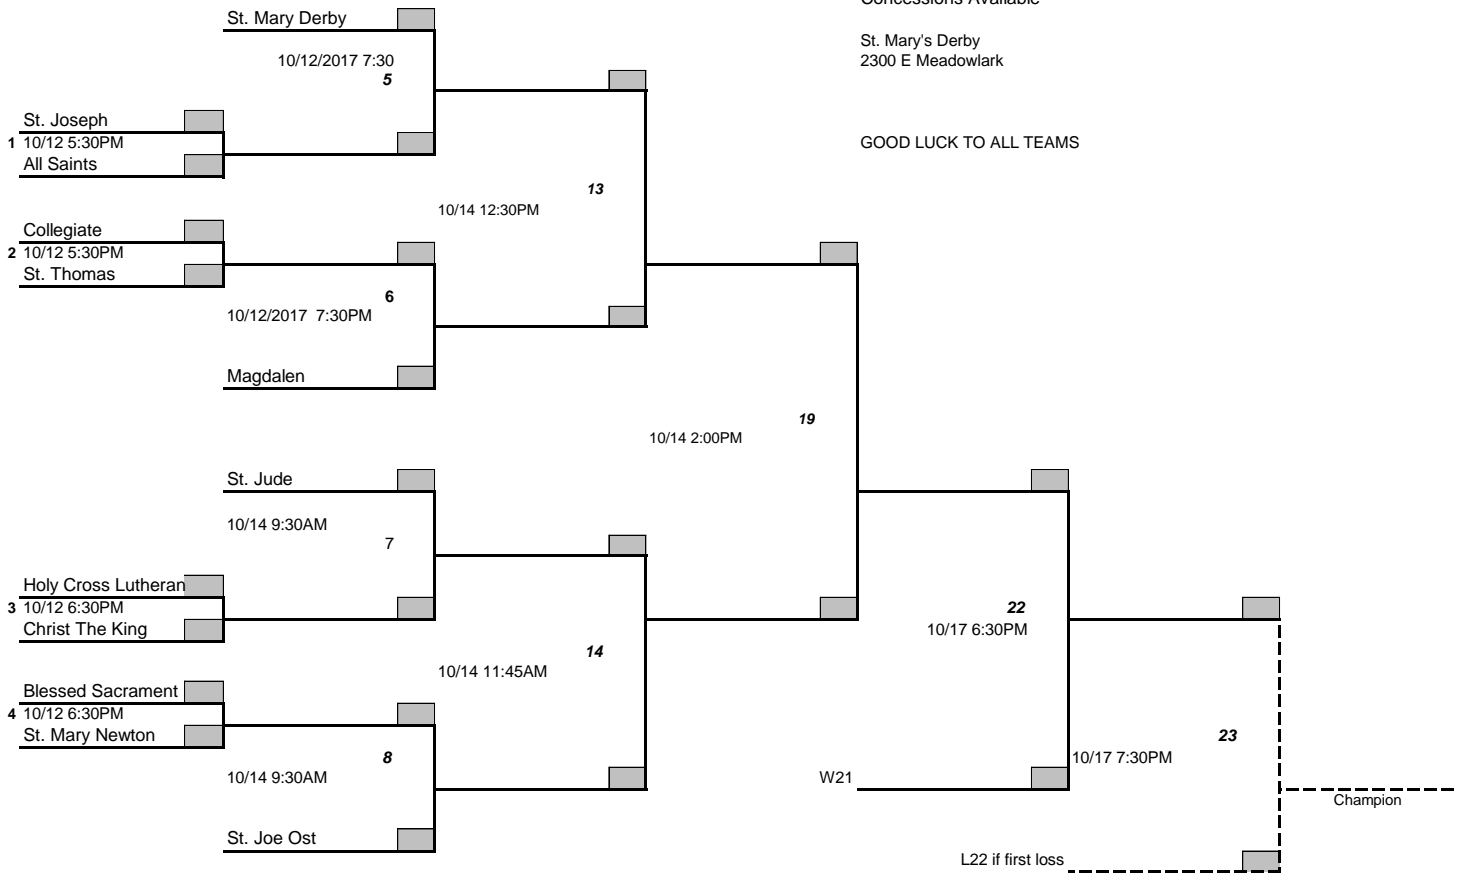

Winner's Bracket

8th Grade Mount Carmel Division

Post Season Tournament

\$2 Admission Thursday and Saturday
Concessions Available

St. Mary's Derby
2300 E Meadowlark

GOOD LUCK TO ALL TEAMS

Loser's Bracket